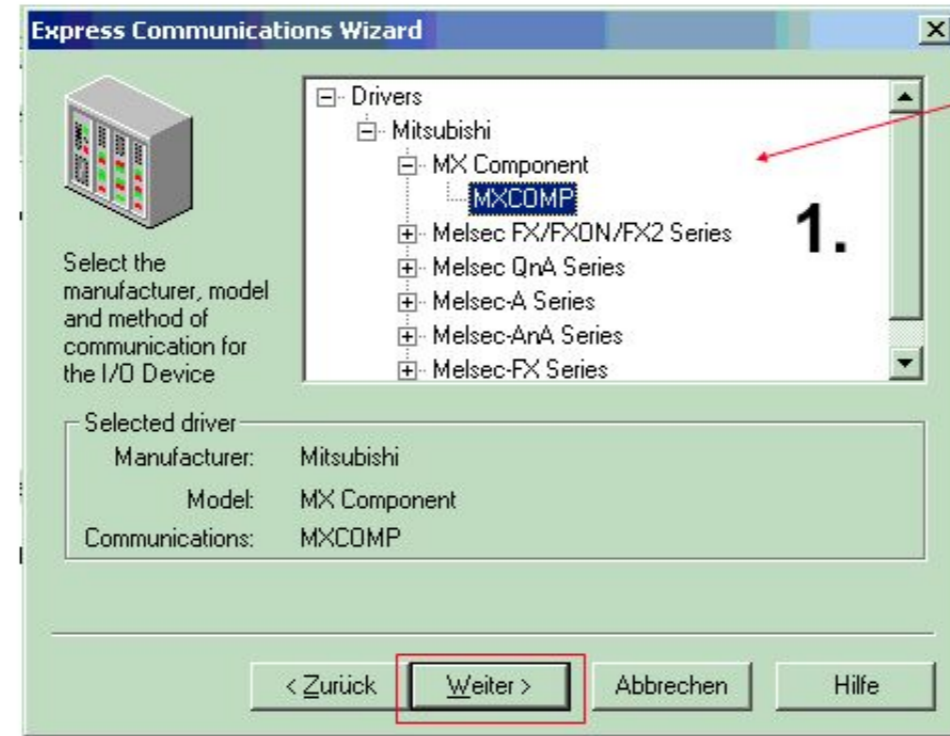

DOWNLOAD

Tamedos V6 Crack

MX4 SCADA & HMI

PLC Devicetreiber

Express Communication Wizard (5)

- Choose Devicedriver
- MX-Component for (Melsecnet, CC-Link)
 - Serial Boards
 - Ethernet Boards

2.

Tamedos V6 Crack